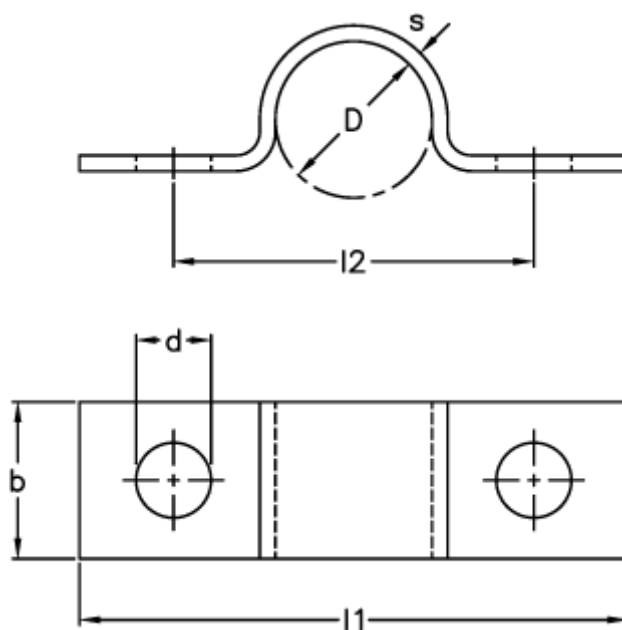

Article number: 025217000012

Description: Norma retaining clip type 521
BSN 12x20x2 w/2 fish joints W1

Measures

$b = 20$

$D = 12$

$d = 7$

$l_1 = 51.0$

$l_2 = 35.0$

$s = 2$